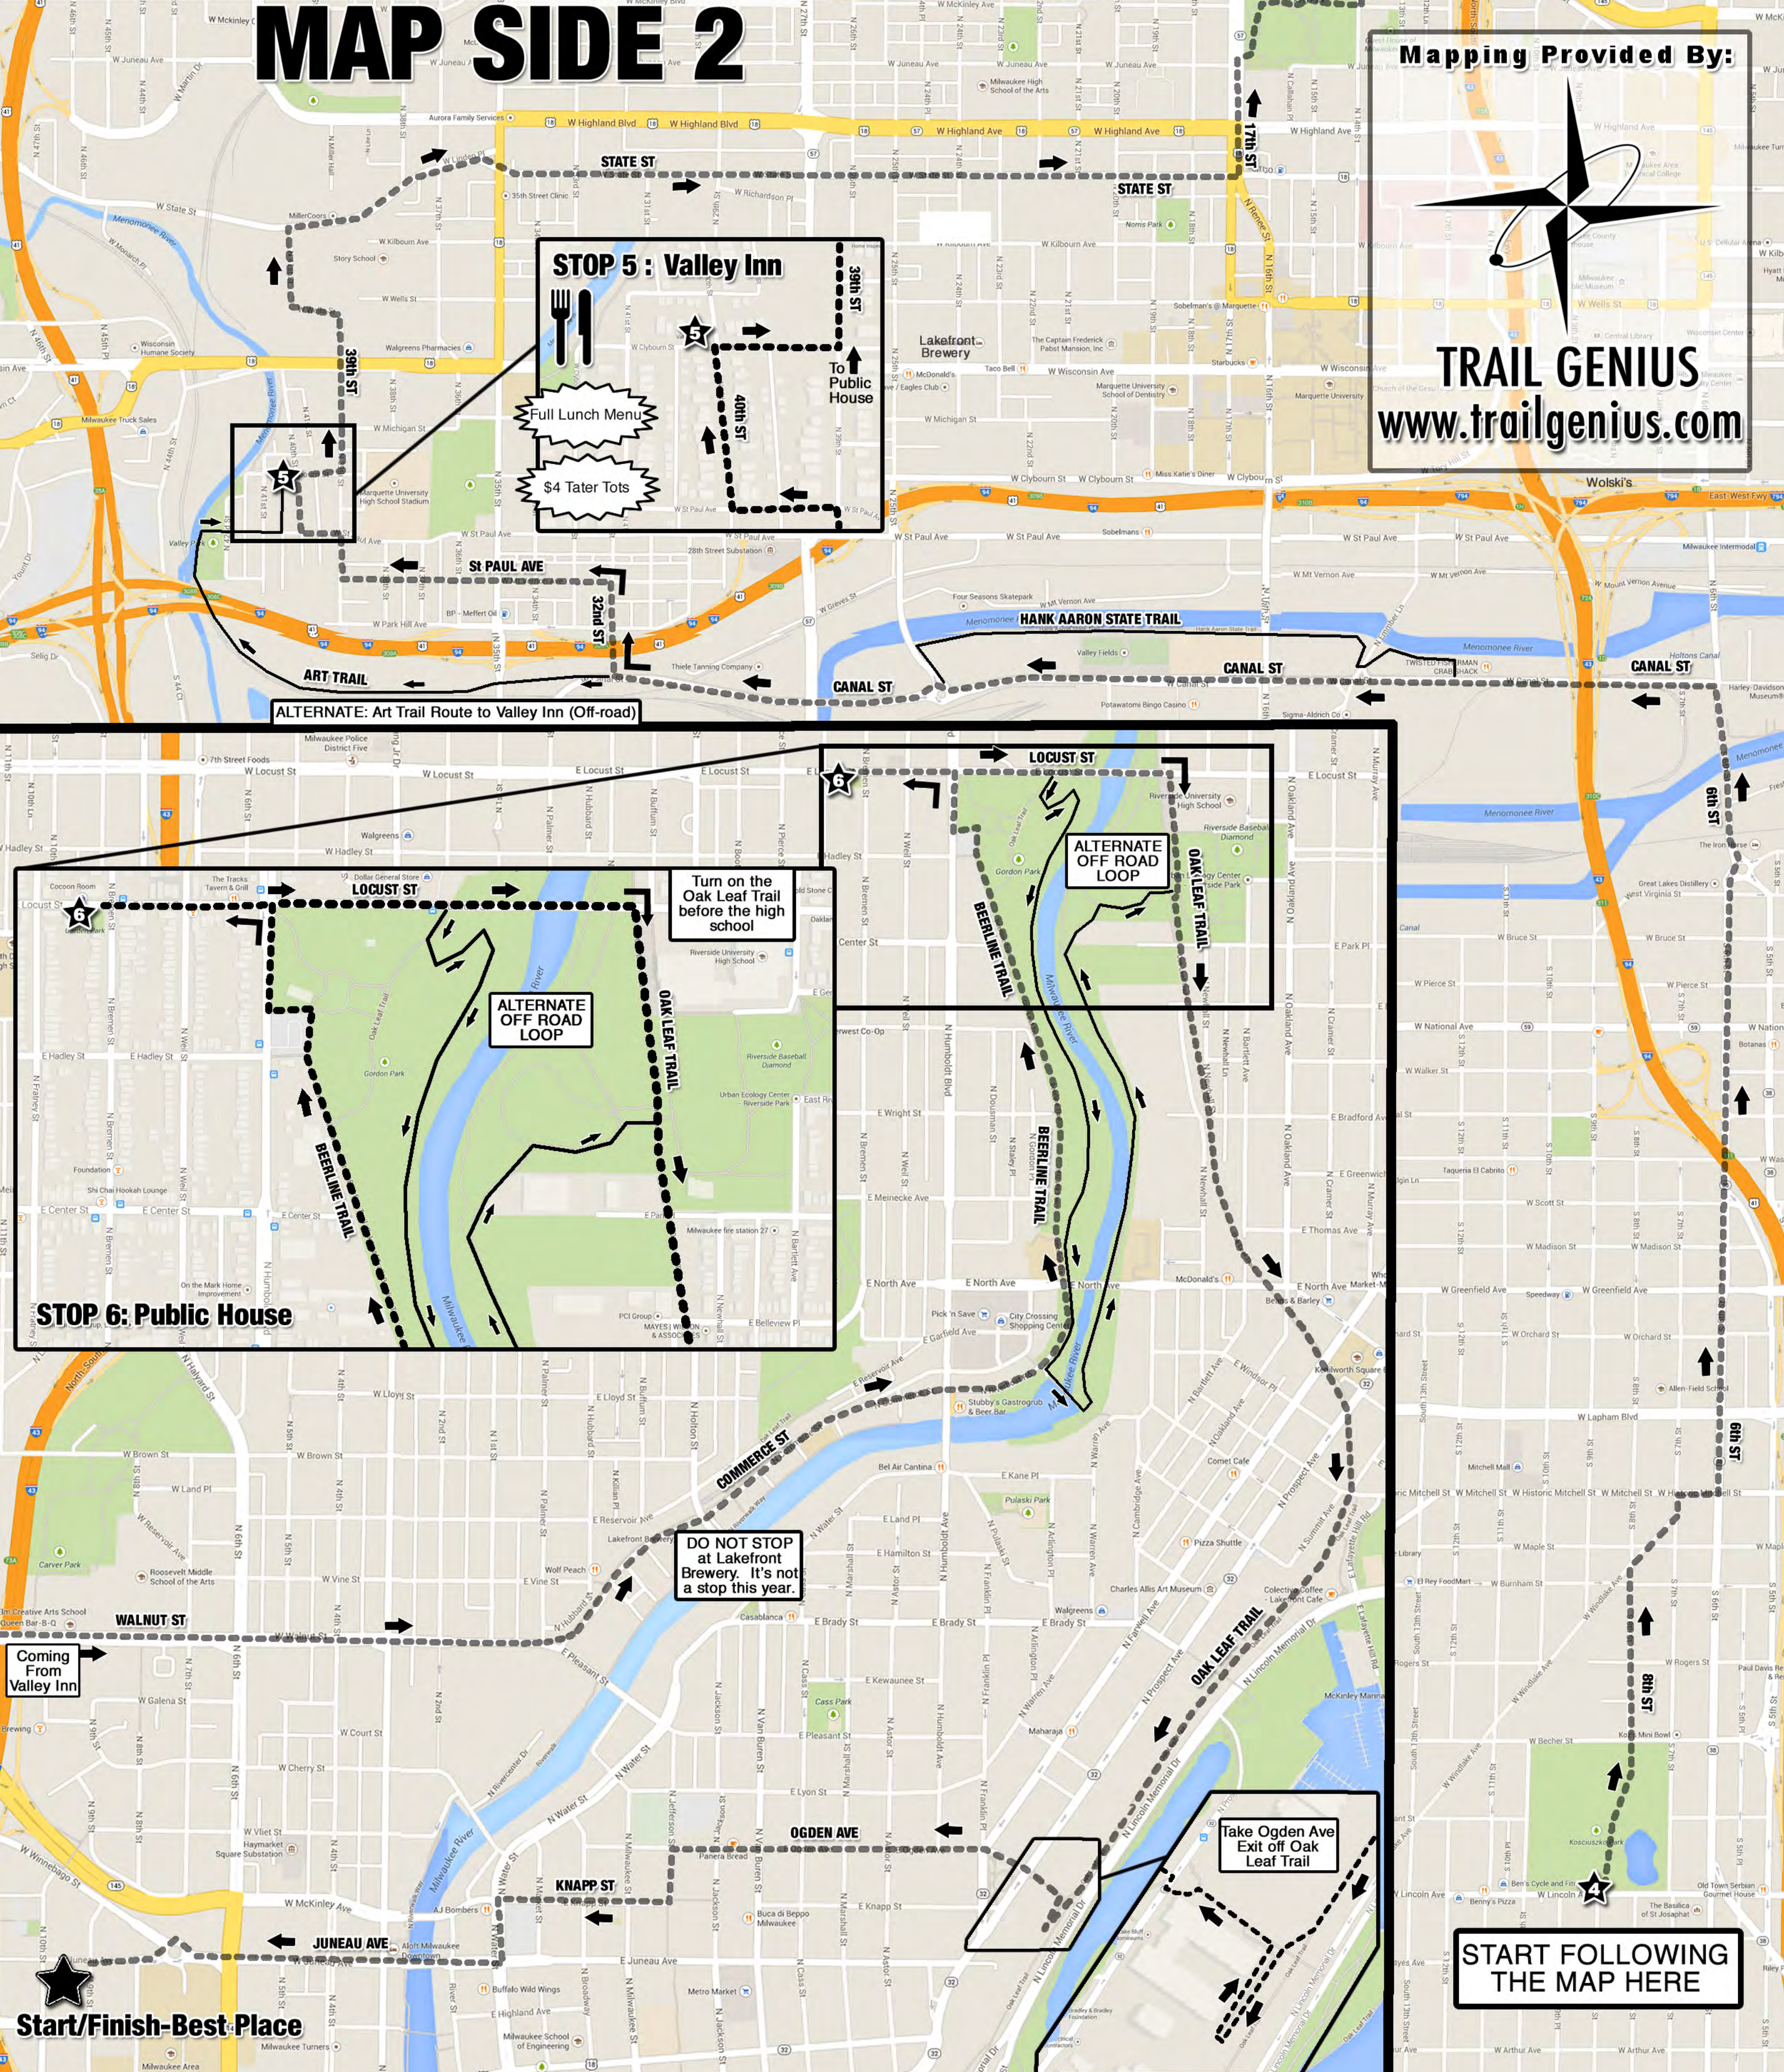

30th ANNUAL FAT TIRE TOUR OF MILWAUKEE

MAP SIDE 2

Mapping Provided By:

TRAIL GENIUS
www.trailgenius.com

STOP 5: Valley Inn

Full Lunch Menu
$4 Tater Tots

To Public House

STOP 6: Public House

Turn on the Oak Leaf Trail before the high school

ALTERNATE OFF ROAD LOOP

BEERLINE TRAIL

OAK LEAF TRAIL

ALTERNATE OFF ROAD LOOP

BEERLINE TRAIL

OAK LEAF TRAIL

DO NOT STOP at Lakefront Brewery. It's not a stop this year.

Start/Finish-Best Place

Coming From Valley Inn

Take Ogden Ave Exit off Oak Leaf Trail

START FOLLOWING THE MAP HERE